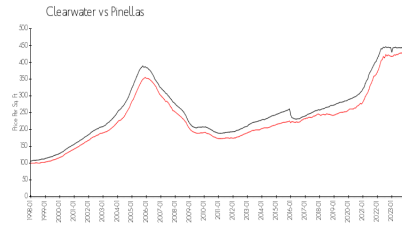

## Market Information

Continental Towers: \$477/sq. ft.  
 Clearwater: \$434/sq. ft.

Clearwater: \$434/sq. ft.  
 Pinellas: \$415/sq. ft.