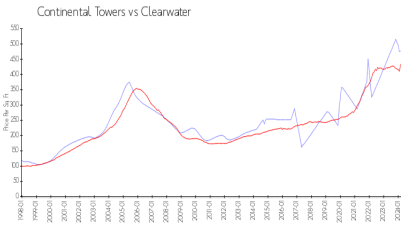

## Market Information

Continental Towers: \$477/sq. ft.  
 Clearwater: \$434/sq. ft.

Clearwater: \$434/sq. ft.  
 Pinellas: \$415/sq. ft.