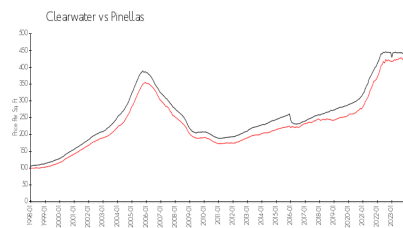

Market Information

Country Club Townhomes:	$238/sq. ft.	Clearwater:	$434/sq. ft.
Clearwater:	$434/sq. ft.	Pinellas:	$415/sq. ft.

Inventory for Sale

Country Club Townhomes 3%
Clearwater 4%
Pinellas 3%

Avg. Time to Close Over Last 12 Months

Country Club Townhomes 45 days
Clearwater 59 days
Pinellas 60 days