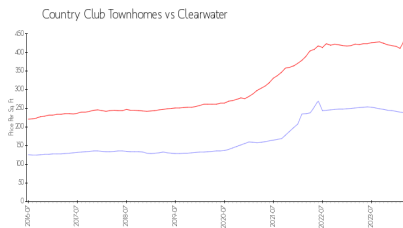

Country Club Townhomes

1271-1299 Drew St, Clearwater, FL, Pinellas 33760

Building Information

Number of units: 31
 Number of active listings for rent: 0
 Number of active listings for sale: 1
 Building inventory for sale: 3%
 Number of sales over the last 12 months: 3
 Number of sales over the last 6 months: 1
 Number of sales over the last 3 months: 0

Country Club Townhomes of Clearwater
 Address: N Betty Ln,
 Clearwater, FL 33755
 Phone: +1 727-443-5149

Built in 2013 - 31 units - 2 floors

Market Information

Country Club Townhomes:	\$238/sq. ft.	Clearwater:	\$434/sq. ft.
Clearwater:	\$434/sq. ft.	Pinellas:	\$415/sq. ft.