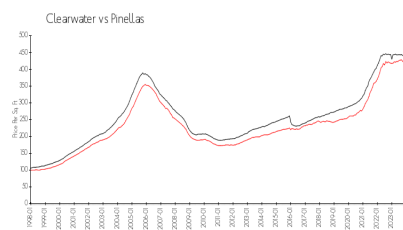

## Market Information

Crystal Bay: \$227/sq. ft.  
Clearwater: \$434/sq. ft.

Clearwater: \$434/sq. ft.  
Pinellas: \$415/sq. ft.