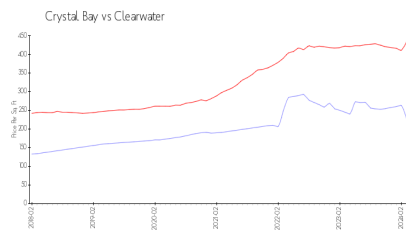

## Market Information

Crystal Bay: \$227/sq. ft.  
Clearwater: \$434/sq. ft.

Clearwater: \$434/sq. ft.  
Pinellas: \$415/sq. ft.