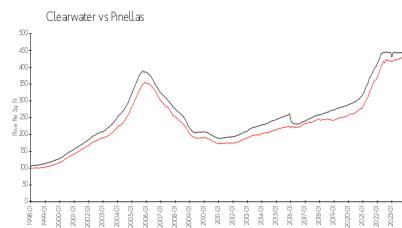

Market Information

Dolphin Cove Condominium: $336/sq. ft.
Clearwater: $434/sq. ft.

Clearwater: $434/sq. ft.
Pinellas: $415/sq. ft.

Inventory for Sale

Dolphin Cove Condominium: 2%
Clearwater: 4%
Pinellas: 3%

Avg. Time to Close Over Last 12 Months

Dolphin Cove Condominium: 54 days
Clearwater: 59 days
Pinellas: 60 days