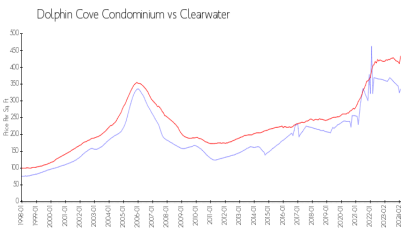

Market Information

Dolphin Cove Condominium: $336/sq. ft.
Clearwater: $434/sq. ft.

Clearwater: $434/sq. ft.
Pinellas: $415/sq. ft.

Inventory for Sale

Dolphin Cove Condominium: 2%
Clearwater: 4%
Pinellas: 3%

Avg. Time to Close Over Last 12 Months

Dolphin Cove Condominium: 54 days
Clearwater: 59 days
Pinellas: 60 days