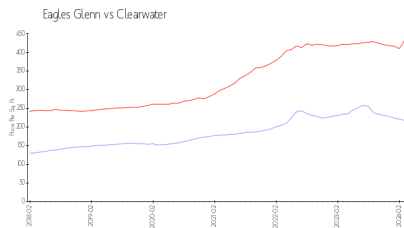

## Market Information

Eagles Glenn: \$218/sq. ft.  
Clearwater: \$434/sq. ft.

Clearwater: \$434/sq. ft.  
Pinellas: \$415/sq. ft.