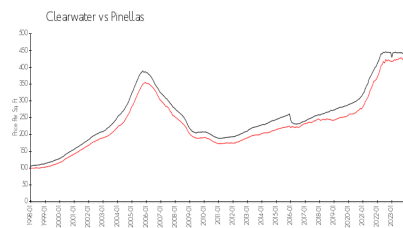

## Market Information

Eagles Glenn: \$218/sq. ft.  
Clearwater: \$434/sq. ft.

Clearwater: \$434/sq. ft.  
Pinellas: \$415/sq. ft.