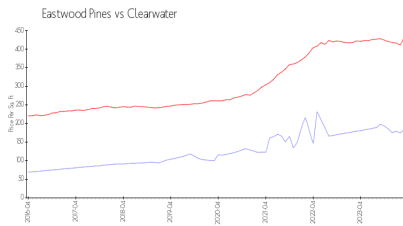

Eastwood Pines

1819-1835 Bough Ave, Clearwater, FL, Pinellas 33760

Building Information

Number of units:	124
Number of active listings for rent:	0
Number of active listings for sale:	5
Building inventory for sale:	4%
Number of sales over the last 12 months:	10
Number of sales over the last 6 months:	4
Number of sales over the last 3 months:	2

Eastwood Pines
 Address: 1869 Pine Cone Cir,
 Clearwater, FL 33760

Built in 1973 - 124 units - 2 floors

Market Information

Eastwood Pines: \$184/sq. ft.
 Clearwater: \$434/sq. ft.

Clearwater: \$434/sq. ft.
 Pinellas: \$415/sq. ft.