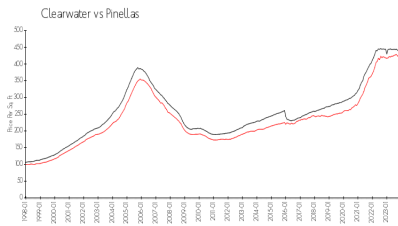

Eastwood Pines

1819-1835 Bough Ave, Clearwater, FL, Pinellas 33760

Building Information

Number of units:	124
Number of active listings for rent:	0
Number of active listings for sale:	5
Building inventory for sale:	4%
Number of sales over the last 12 months:	10
Number of sales over the last 6 months:	4
Number of sales over the last 3 months:	2

Eastwood Pines
 Address: 1869 Pine Cone Cir,
 Clearwater, FL 33760

Built in 1973 - 124 units - 2 floors

Market Information

Eastwood Pines: \$184/sq. ft.
 Clearwater: \$434/sq. ft.

Clearwater: \$434/sq. ft.
 Pinellas: \$415/sq. ft.