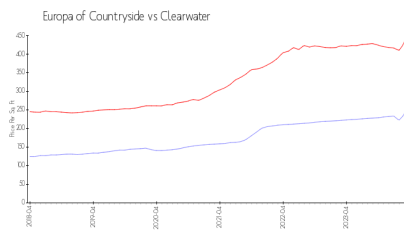

Market Information

Europa of Countryside: $241/sq. ft.
Clearwater: $434/sq. ft.