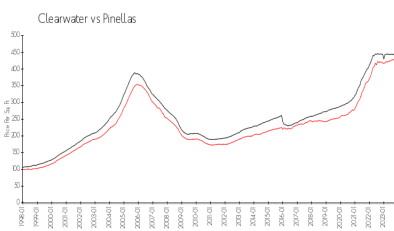

## Market Information

Europa of Countryside: \$241/sq. ft.  
Clearwater: \$434/sq. ft.

Clearwater: \$434/sq. ft.  
Pinellas: \$415/sq. ft.