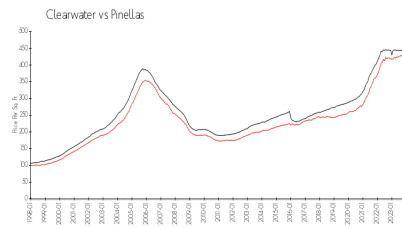

## Market Information

Island Walk: \$344/sq. ft.  
 Clearwater: \$434/sq. ft.

Clearwater: \$434/sq. ft.  
 Pinellas: \$415/sq. ft.