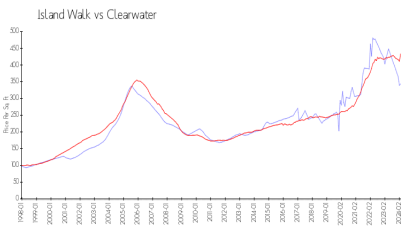

## Market Information

Island Walk: \$344/sq. ft.  
 Clearwater: \$434/sq. ft.

Clearwater: \$434/sq. ft.  
 Pinellas: \$415/sq. ft.