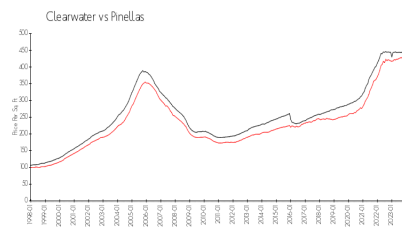

## Market Information

Landmark Towers 2	\$903/sq. ft.	Clearwater:	\$434/sq. ft.
Sand Key:		Pinellas:	\$415/sq. ft.
Clearwater:	\$434/sq. ft.		