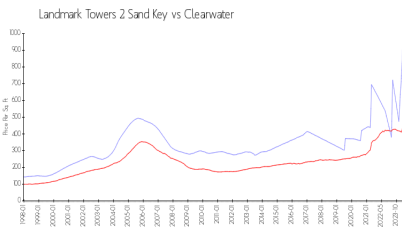

## Market Information

Landmark Towers 2	\$903/sq. ft.	Clearwater:	\$434/sq. ft.
Sand Key:		Pinellas:	\$415/sq. ft.
Clearwater:	\$434/sq. ft.		