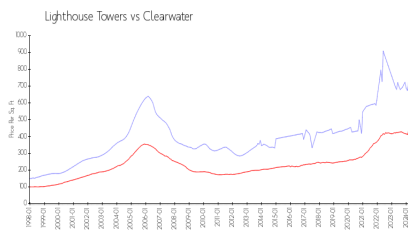

## Market Information

Lighthouse Towers: \$723/sq. ft.  
 Clearwater: \$434/sq. ft.

Clearwater: \$434/sq. ft.  
 Pinellas: \$415/sq. ft.