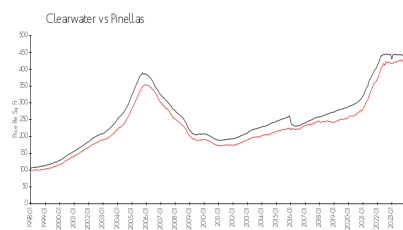

## Market Information

Lighthouse Towers: \$723/sq. ft.  
 Clearwater: \$434/sq. ft.

Clearwater: \$434/sq. ft.  
 Pinellas: \$415/sq. ft.