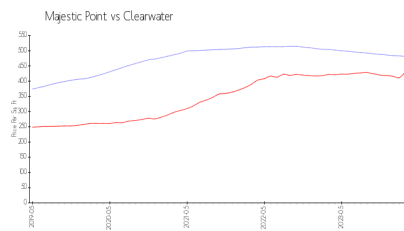

Majestic Point

200 Skiff Pt, Clearwater, FL, Pinellas 33767

Building Information

Number of units:	14
Number of active listings for rent:	1
Number of active listings for sale:	1
Building inventory for sale:	7%
Number of sales over the last 12 months:	0
Number of sales over the last 6 months:	0
Number of sales over the last 3 months:	0

Majestic Point
Address: 200 Skiff Point,
Clearwater, FL 33767

Built in 2010 - 14 units - 5 floors

Market Information

Majestic Point: \$481/sq. ft.
Clearwater: \$434/sq. ft.

Clearwater: \$434/sq. ft.
Pinellas: \$415/sq. ft.

Inventory for Sale

Majestic Point	7%
Clearwater	4%
Pinellas	3%

Avg. Time to Close Over Last 12 Months

Majestic Point	52 days
Clearwater	59 days
Pinellas	60 days