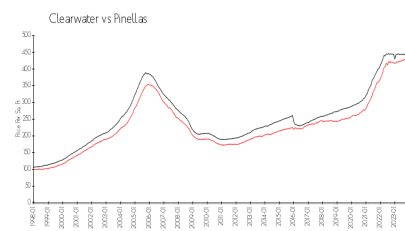

Majestic Point
Address: 200 Skiff Point,
Clearwater, FL 33767

Built in 2010 - 14 units - 5 floors

Market Information

Majestic Point: \$481/sq. ft.
Clearwater: \$434/sq. ft.

Clearwater: \$434/sq. ft.
Pinellas: \$415/sq. ft.

Inventory for Sale

Majestic Point	7%
Clearwater	4%
Pinellas	3%

Avg. Time to Close Over Last 12 Months

Majestic Point	52 days
Clearwater	59 days
Pinellas	60 days