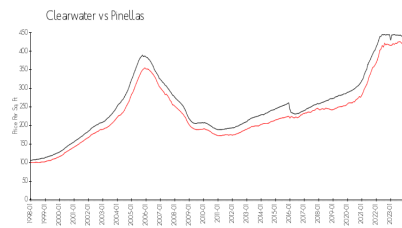

## Market Information

Nelson Place: \$213/sq. ft.  
Clearwater: \$430/sq. ft.

Clearwater: \$430/sq. ft.  
Pinellas: \$417/sq. ft.