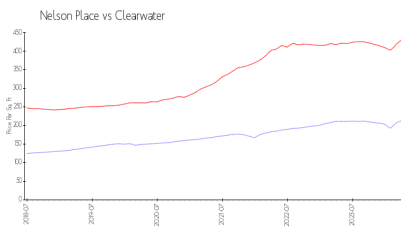

## Market Information

Nelson Place: \$213/sq. ft.  
Clearwater: \$430/sq. ft.

Clearwater: \$430/sq. ft.  
Pinellas: \$417/sq. ft.