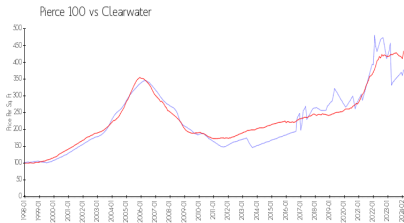

Pierce 100

100 Pierce St, Clearwater, FL, Pinellas 33756

Building Information

Number of units:	113
Number of active listings for rent:	1
Number of active listings for sale:	6
Building inventory for sale:	5%
Number of sales over the last 12 months:	4
Number of sales over the last 6 months:	3
Number of sales over the last 3 months:	2

Pierce 100 Condominium
Address: 100 Pierce St,
Clearwater, FL 33756
Phone:(727) 447-2191

Built in 1974 - 113 units - 13 floors

Market Information

Pierce 100: \$378/sq. ft.
Clearwater: \$434/sq. ft.

Clearwater: \$434/sq. ft.
Pinellas: \$415/sq. ft.