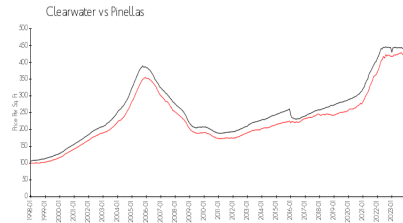

Pierce 100

100 Pierce St, Clearwater, FL, Pinellas 33756

Building Information

Number of units:	113
Number of active listings for rent:	1
Number of active listings for sale:	6
Building inventory for sale:	5%
Number of sales over the last 12 months:	4
Number of sales over the last 6 months:	3
Number of sales over the last 3 months:	2

Pierce 100 Condominium
Address: 100 Pierce St,
Clearwater, FL 33756
Phone:(727) 447-2191

Built in 1974 - 113 units - 13 floors

Market Information

Pierce 100: \$378/sq. ft.
Clearwater: \$434/sq. ft.

Clearwater: \$434/sq. ft.
Pinellas: \$415/sq. ft.