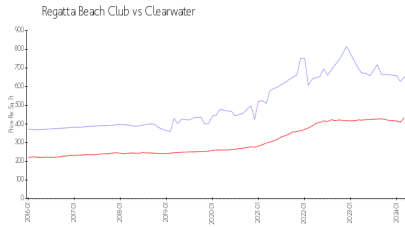

Regatta Beach Club

880 Mandalay Ave, Clearwater, FL, Pinellas .33767

Building Information

Number of units:	348
Number of active listings for rent:	6
Number of active listings for sale:	20
Building inventory for sale:	5%
Number of sales over the last 12 months:	20
Number of sales over the last 6 months:	5
Number of sales over the last 3 months:	2

Regatta Beach Club
 Address: 880 Mandalay Ave,
 Clearwater Beach, FL 33767
 Phone: +1 727-446-3700

Built in 1962 - 348 units - 12 floors

Market Information

Regatta Beach Club: \$653/sq. ft.
 Clearwater: \$434/sq. ft.