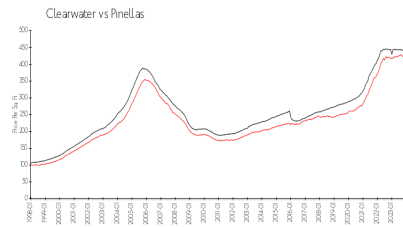

Clearwater: \$434/sq. ft.
 Pinellas: \$415/sq. ft.

Inventory for Sale

Regatta Beach Club	5%
Clearwater	4%
Pinellas	3%

Avg. Time to Close Over Last 12 Months

Regatta Beach Club	70 days
Clearwater	59 days
Pinellas	60 days