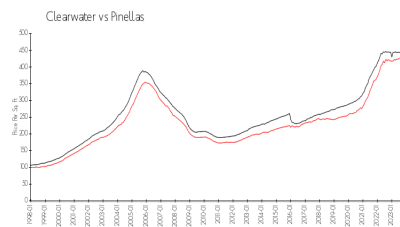

Market Information

Residence at Renaissance Square: $260/sq. ft.
Clearwater: $434/sq. ft.

Clearwater: $434/sq. ft.
Pinellas: $415/sq. ft.

Inventory for Sale

Residence at Renaissance Square: 4%
Clearwater: 4%
Pinellas: 3%

Avg. Time to Close Over Last 12 Months

Residence at Renaissance Square: 22 days
Clearwater: 59 days
Pinellas: 60 days