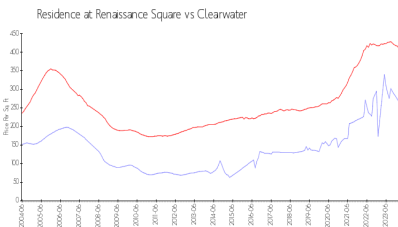

Market Information

Residence at Renaissance Square: $260/sq. ft.
Clearwater: $434/sq. ft.

Clearwater: $434/sq. ft.
Pinellas: $415/sq. ft.

Inventory for Sale

Residence at Renaissance Square: 4%
Clearwater: 4%
Pinellas: 3%

Avg. Time to Close Over Last 12 Months

Residence at Renaissance Square: 22 days
Clearwater: 59 days
Pinellas: 60 days