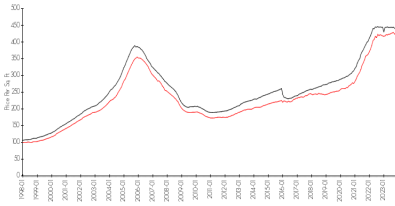

Built in 2007 - 55 units - 6 floors

Market Information

Residences at Winward Passage vs Clearwater

Clearwater vs Pinellas

Residences at Winward Passage: \$577/sq. ft.
 Clearwater: \$434/sq. ft.

Clearwater: \$434/sq. ft.
 Pinellas: \$415/sq. ft.