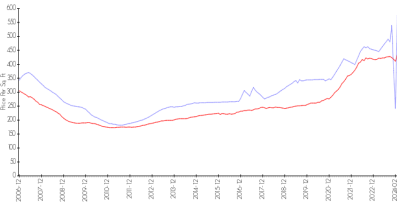

Market Information

Residences at Winward Passage vs Clearwater