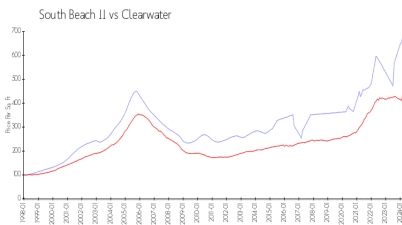

## Market Information

South Beach II: \$679/sq. ft.  
 Clearwater: \$434/sq. ft.

Clearwater: \$434/sq. ft.  
 Pinellas: \$415/sq. ft.