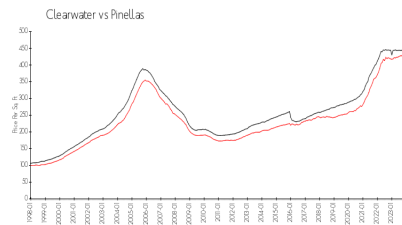

## Market Information

South Beach II: \$679/sq. ft.  
 Clearwater: \$434/sq. ft.

Clearwater: \$434/sq. ft.  
 Pinellas: \$415/sq. ft.