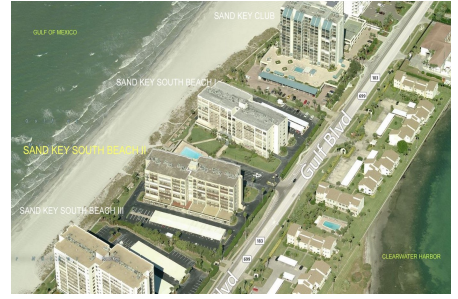

# South Beach II

1430 Gulf Blvd, Clearwater, FL, Pinellas 33767

Clearwater Key Association  
 Of South Beach Inc  
 1430 Gulf Boulevard  
 Clearwater, FL 33767  
 (727) 595-4898

Built in 1974 - 95 units - 8 floors