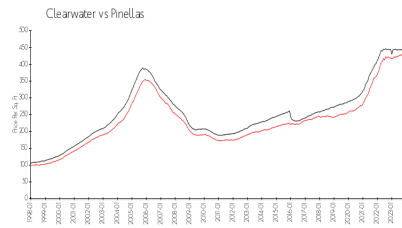

Market Information

Station Square: $261/sq. ft.
Clearwater: $434/sq. ft.

Clearwater: $434/sq. ft.
Pinellas: $415/sq. ft.

Inventory for Sale

Station Square	4%
Clearwater	4%
Pinellas	3%

Avg. Time to Close Over Last 12 Months

Station Square	18 days
Clearwater	59 days
Pinellas	60 days