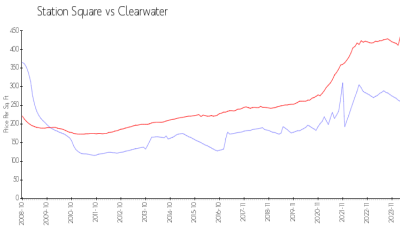

Market Information

Station Square: $261/sq. ft.
Clearwater: $434/sq. ft.

Clearwater: $434/sq. ft.
Pinellas: $415/sq. ft.

Inventory for Sale

Station Square	4%
Clearwater	4%
Pinellas	3%

Avg. Time to Close Over Last 12 Months

Station Square	18 days
Clearwater	59 days
Pinellas	60 days