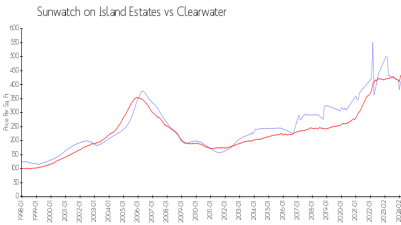

Market Information

Sunwatch on Island Estates:	$412/sq. ft.	Clearwater:	$434/sq. ft.
Clearwater:	$434/sq. ft.	Pinellas:	$415/sq. ft.

Inventory for Sale

Sunwatch on Island Estates	4%
Clearwater	4%
Pinellas	3%

Avg. Time to Close Over Last 12 Months

Sunwatch on Island Estates	78 days
Clearwater	59 days
Pinellas	59 days