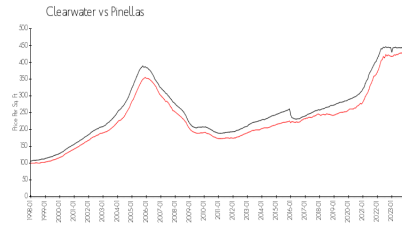

Market Information

Sunwatch on Island Estates:	$412/sq. ft.	Clearwater:	$434/sq. ft.
Clearwater:	$434/sq. ft.	Pinellas:	$415/sq. ft.

Inventory for Sale

Sunwatch on Island Estates	4%
Clearwater	4%
Pinellas	3%

Avg. Time to Close Over Last 12 Months

Sunwatch on Island Estates	78 days
Clearwater	59 days
Pinellas	59 days