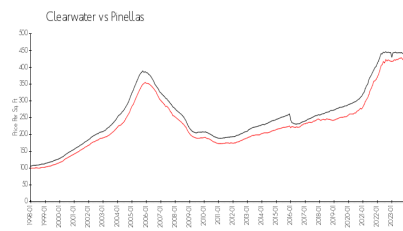

Built in 2006 - 10 units - 3 floors

Market Information

Treetops at Druid: \$268/sq. ft.
 Clearwater: \$434/sq. ft.

Clearwater: \$434/sq. ft.
 Pinellas: \$415/sq. ft.

Inventory for Sale

Treetops at Druid
 Clearwater
 0%%