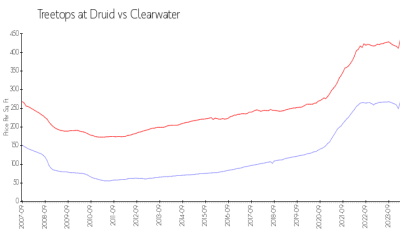

Built in 2006 - 10 units - 3 floors

Market Information

Treetops at Druid: \$268/sq. ft.
 Clearwater: \$434/sq. ft.

Clearwater: \$434/sq. ft.
 Pinellas: \$415/sq. ft.

Inventory for Sale

Treetops at Druid
 Clearwater
 0%%

Pinellas

Avg. Time to Close Over Last 12 Months

Treetops at Druid 37 days
 Clearwater 59 days
 Pinellas 59 days