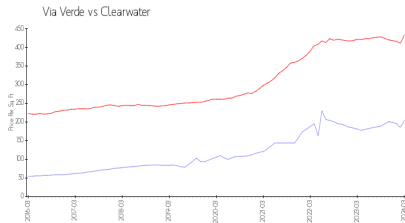

Via Verde

6262 142 Ave N, Clearwater, FL, Pinellas 33760

Building Information

Number of units: 91
Number of active listings for rent: 0
Number of active listings for sale: 0
Building inventory for sale:
Number of sales over the last 12 months: 0%
Number of sales over the last 6 months: 3
Number of sales over the last 3 months: 1

Via Verde Condominium Association Inc
4585 140th Avenue North # 1012
Clearwater, FL 33762
Phone: (407) 389-3542

Built in 1990 - 91 units - 2 floors

Market Information

Via Verde: \$205/sq. ft.
Clearwater: \$434/sq. ft.