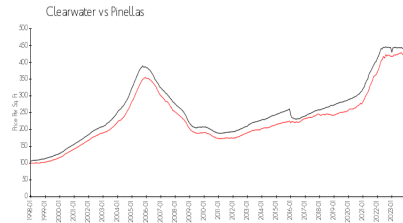

Via Verde

6262 142 Ave N, Clearwater, FL, Pinellas 33760

Building Information

Number of units: 91
Number of active listings for rent: 0
Number of active listings for sale: 0
Building inventory for sale:
Number of sales over the last 12 months: 0%
Number of sales over the last 6 months: 3
Number of sales over the last 3 months: 1

Via Verde Condominium Association Inc
4585 140th Avenue North # 1012
Clearwater, FL 33762
Phone: (407) 389-3542

Built in 1990 - 91 units - 2 floors

Market Information

Via Verde: \$205/sq. ft.
Clearwater: \$434/sq. ft.