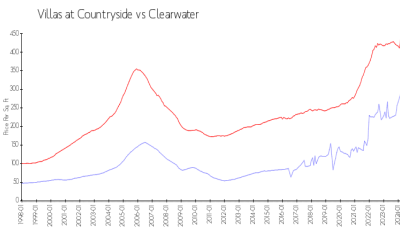

Villas at Countryside: \$287/sq. ft.
 Clearwater: \$434/sq. ft.

Clearwater: \$434/sq. ft.
 Pinellas: \$415/sq. ft.

Inventory for Sale

Villas at Countryside	1%
Clearwater	4%
Pinellas	3%

Avg. Time to Close Over Last 12 Months