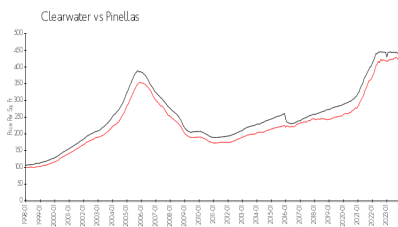

Villas at Countryside: \$287/sq. ft.
 Clearwater: \$434/sq. ft.

Clearwater: \$434/sq. ft.
 Pinellas: \$415/sq. ft.

Inventory for Sale

Villas at Countryside	1%
Clearwater	4%
Pinellas	3%

Avg. Time to Close Over Last 12 Months