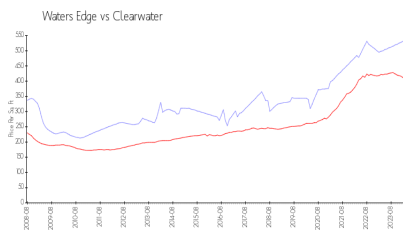

Waters Edge

331 Cleveland St, Clearwater, FL, Pinellas 33755

Building Information

Number of units: 153
 Number of active listings for rent: 5
 Number of active listings for sale: 7
 Building inventory for sale: 4%
 Number of sales over the last 12 months: 2
 Number of sales over the last 6 months: 1
 Number of sales over the last 3 months: 1

Water's Edge Condo Association
 331 Cleveland St, Clearwater, FL 33755
 (727) 447-8380

Built in 2008 - 153 units - 26 floors

Market Information

Waters Edge: \$513/sq. ft.
 Clearwater: \$434/sq. ft.

Clearwater: \$434/sq. ft.
 Pinellas: \$415/sq. ft.