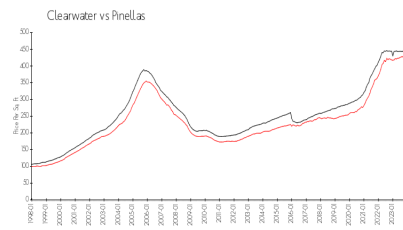

Waters Edge

331 Cleveland St, Clearwater, FL, Pinellas 33755

Building Information

Number of units: 153
 Number of active listings for rent: 5
 Number of active listings for sale: 7
 Building inventory for sale: 4%
 Number of sales over the last 12 months: 2
 Number of sales over the last 6 months: 1
 Number of sales over the last 3 months: 1

Water's Edge Condo Association
 331 Cleveland St, Clearwater, FL 33755
 (727) 447-8380

Built in 2008 - 153 units - 26 floors

Market Information

Waters Edge: \$513/sq. ft.
 Clearwater: \$434/sq. ft.

Clearwater: \$434/sq. ft.
 Pinellas: \$415/sq. ft.