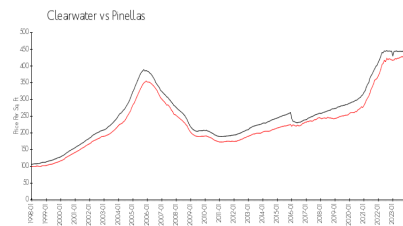

Willow Brooke Condominiums
Address: 2052 Kings Hwy,
Clearwater, FL 33755

Built in 1986 - 28 units 2 floors

Market Information

Willow Brooke: \$63/sq. ft.
Clearwater: \$434/sq. ft.

Clearwater: \$434/sq. ft.
Pinellas: \$415/sq. ft.

Inventory for Sale

Willow Brooke
Clearwater
0%%

Pinellas

Avg. Time to Close Over Last 12 Months

Willow Brooke 15 days
Clearwater 59 days
Pinellas 60 days