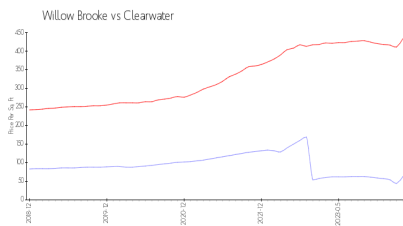

Willow Brooke

2052 Kings Hwy, Clearwater, FL, Pinellas 33755

Building Information

Number of units: 28
Number of active listings for rent: 0
Number of active listings for sale: 0
Building inventory for sale:
Number of sales over the last 12 months: 0%
Number of sales over the last 6 months: 0
Number of sales over the last 3 months: 0

Willow Brooke Condominiums
Address: 2052 Kings Hwy,
Clearwater, FL 33755

Built in 1986 - 28 units 2 floors

Market Information

Willow Brooke: \$63/sq. ft.
Clearwater: \$434/sq. ft.

Clearwater: \$434/sq. ft.
Pinellas: \$415/sq. ft.