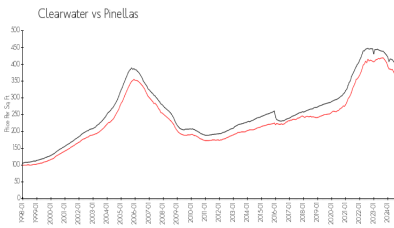

Winding Wood

2700-2770 Sand Hollow Ct, Clearwater, FL, Pinellas 33761

Building Information

Number of units:	372
Number of active listings for rent:	0
Number of active listings for sale:	19
Building inventory for sale:	5%
Number of sales over the last 12 months:	10
Number of sales over the last 6 months:	4
Number of sales over the last 3 months:	2

Built in 1974 - 372 units - 2 floors

Market Information

Winding Wood: \$214/sq. ft.
Clearwater: \$273/sq. ft.

Clearwater: \$273/sq. ft.
Pinellas: \$311/sq. ft.

Inventory for Sale

Winding Wood	5%
Clearwater	5%
Pinellas	4%