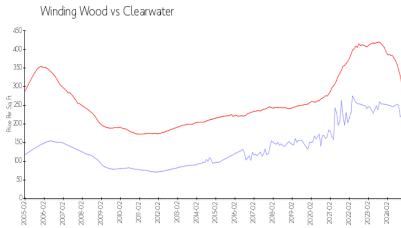

Winding Wood

2700-2770 Sand Hollow Ct, Clearwater, FL, Pinellas 33761

Building Information

Number of units:	372
Number of active listings for rent:	0
Number of active listings for sale:	19
Building inventory for sale:	5%
Number of sales over the last 12 months:	10
Number of sales over the last 6 months:	4
Number of sales over the last 3 months:	2

Built in 1974 - 372 units - 2 floors

Market Information

Winding Wood: \$214/sq. ft.
Clearwater: \$273/sq. ft.

Clearwater: \$273/sq. ft.
Pinellas: \$311/sq. ft.

Inventory for Sale

Winding Wood	5%
Clearwater	5%
Pinellas	4%

Avg. Time to Close Over Last 12 Months

Winding Wood	78 days
Clearwater	95 days
Pinellas	85 days