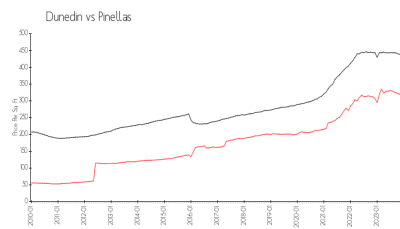

Market Information

Highland Community Villas: $228/sq. ft.
Dunedin: $311/sq. ft.

Dunedin: $311/sq. ft.
Pinellas: $415/sq. ft.

Inventory for Sale

Highland Community Villas
Dunedin
0%%

Pinellas

Avg. Time to Close Over Last 12 Months

Highland Community Villas: 78 days
Dunedin: 66 days
Pinellas: 60 days