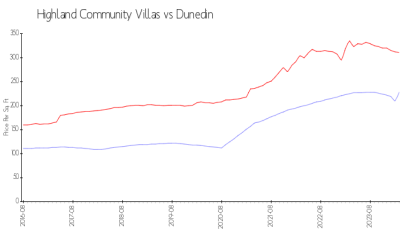

Market Information

Highland Community Villas: $228/sq. ft.
Dunedin: $311/sq. ft.

Dunedin: $311/sq. ft.
Pinellas: $415/sq. ft.

Inventory for Sale

Highland Community Villas
Dunedin
0%%

Pinellas

Avg. Time to Close Over Last 12 Months

Highland Community Villas: 78 days
Dunedin: 66 days
Pinellas: 60 days