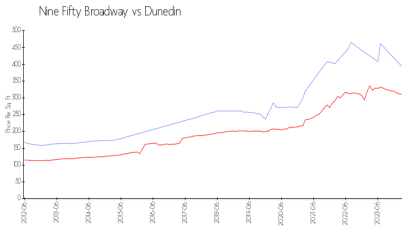

Market Information

Nine Fifty Broadway: $393/sq. ft.
Dunedin: $311/sq. ft.

Dunedin: $311/sq. ft.
Pinellas: $415/sq. ft.

Inventory for Sale

Nine Fifty Broadway	4%
Dunedin	4%
Pinellas	3%

Avg. Time to Close Over Last 12 Months

Nine Fifty Broadway	13 days
Dunedin	66 days
Pinellas	60 days