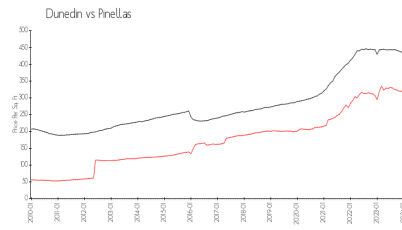

Market Information

Nine Fifty Broadway: $393/sq. ft.
Dunedin: $311/sq. ft.

Dunedin: $311/sq. ft.
Pinellas: $415/sq. ft.

Inventory for Sale

Nine Fifty Broadway	4%
Dunedin	4%
Pinellas	3%

Avg. Time to Close Over Last 12 Months

Nine Fifty Broadway	13 days
Dunedin	66 days
Pinellas	60 days