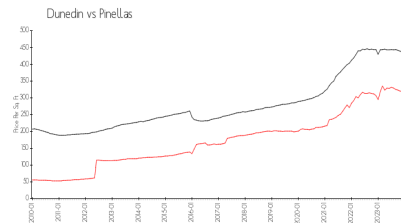

Townhomes at Weathersfield

1603-1672 Fieldfare Ct, Dunedin, FL, Pinellas 34698

Building Information

Number of units: 50
 Number of active listings for rent: 0
 Number of active listings for sale: 0
 Building inventory for sale:
 Number of sales over the last 12 months: 0%
 Number of sales over the last 6 months: 1
 Number of sales over the last 3 months: 0

Built in 2004 - 50 units - 2 floors

Market Information

Townhomes at Weathersfield: \$296/sq. ft.
 Dunedin: \$311/sq. ft.

Dunedin: \$311/sq. ft.
 Pinellas: \$415/sq. ft.

Inventory for Sale

Townhomes at Weathersfield
 Dunedin
 0%
 Pinellas