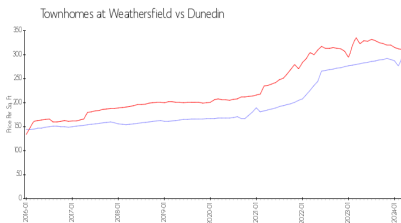

Townhomes at Weathersfield

1603-1672 Fieldfare Ct, Dunedin, FL, Pinellas 34698

Building Information

Number of units: 50
 Number of active listings for rent: 0
 Number of active listings for sale: 0
 Building inventory for sale:
 Number of sales over the last 12 months: 0%
 Number of sales over the last 6 months: 1
 Number of sales over the last 3 months: 0

Built in 2004 - 50 units - 2 floors

Market Information

Townhomes at Weathersfield: \$296/sq. ft.
 Dunedin: \$311/sq. ft.

Dunedin: \$311/sq. ft.
 Pinellas: \$415/sq. ft.

Inventory for Sale

Townhomes at Weathersfield
 Dunedin
 0%
 Pinellas