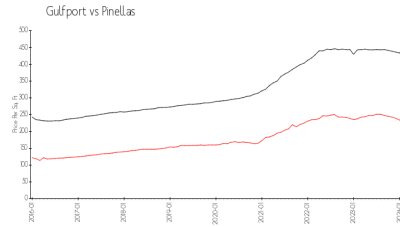

Golfview Condominiums
 6100 Gulfport Blvd S
 Gulfport, FL 33707
 (727) 343-2576

Built in 1973 - 69 units - 5 floors

Market Information

Golfview I: \$323/sq. ft.
 Gulfport: \$240/sq. ft.

Gulfport: \$240/sq. ft.
 Pinellas: \$415/sq. ft.

Inventory for Sale

Golfview I	1%
Gulfport	4%
Pinellas	3%

Avg. Time to Close Over Last 12 Months

Golfview I	50 days
Gulfport	67 days
Pinellas	60 days