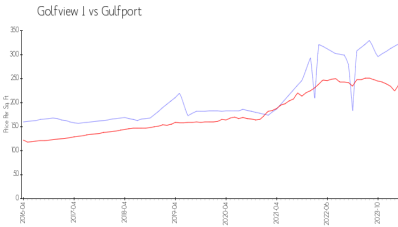

Golfview Condominiums
 6100 Gulfport Blvd S
 Gulfport, FL 33707
 (727) 343-2576

Built in 1973 - 69 units - 5 floors

Market Information

Golfview I: \$323/sq. ft.
 Gulfport: \$240/sq. ft.

Gulfport: \$240/sq. ft.
 Pinellas: \$415/sq. ft.