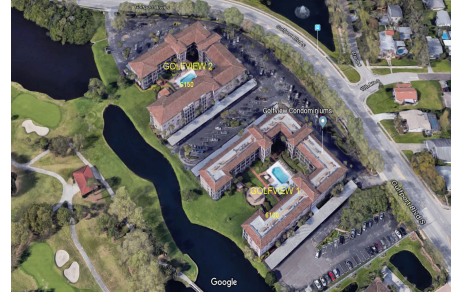

Golfview I

6100 Gulfport Blvd S, Gulfport, FL, Pinellas 33707

Building Information

Number of units:	69
Number of active listings for rent:	0
Number of active listings for sale:	1
Building inventory for sale:	1%
Number of sales over the last 12 months:	7
Number of sales over the last 6 months:	2
Number of sales over the last 3 months:	1

Golfview Condominiums
 6100 Gulfport Blvd S
 Gulfport, FL 33707
 (727) 343-2576

Built in 1973 - 69 units - 5 floors

Market Information

Golfview I: \$323/sq. ft.
 Gulfport: \$240/sq. ft.

Gulfport: \$240/sq. ft.
 Pinellas: \$415/sq. ft.