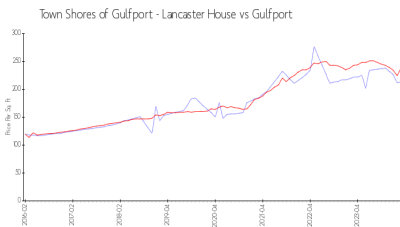

Market Information

Town Shores of
Gulfport - Lancaster
House: $213/sq. ft.
Gulfport: $240/sq. ft.

Gulfport: $240/sq. ft.
Pinellas: $415/sq. ft.

Inventory for Sale

Town Shores of Gulfport - Lancaster House 4%
Gulfport 4%
Pinellas 3%

Avg. Time to Close Over Last 12 Months

Town Shores of Gulfport - Lancaster House 27 days
Gulfport 66 days
Pinellas 59 days