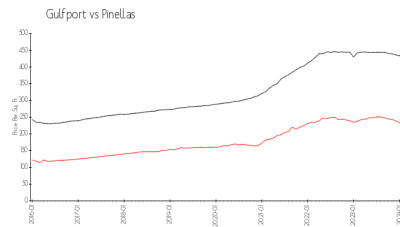

Market Information

Town Shores of
Gulfport - Lancaster
House: $213/sq. ft.
Gulfport: $240/sq. ft.

Gulfport: $240/sq. ft.
Pinellas: $415/sq. ft.

Inventory for Sale

Town Shores of Gulfport - Lancaster House 4%
Gulfport 4%
Pinellas 3%

Avg. Time to Close Over Last 12 Months

Town Shores of Gulfport - Lancaster House 27 days
Gulfport 66 days
Pinellas 59 days