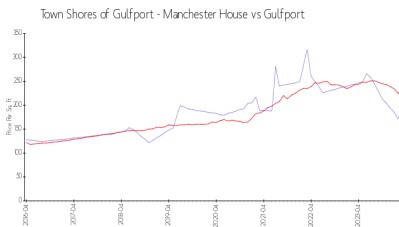

## Market Information

Town Shores of  
 Gulfport - Manchester  
 House: \$194/sq. ft.  
 Gulfport: \$240/sq. ft.

Gulfport: \$240/sq. ft.  
 Pinellas: \$415/sq. ft.