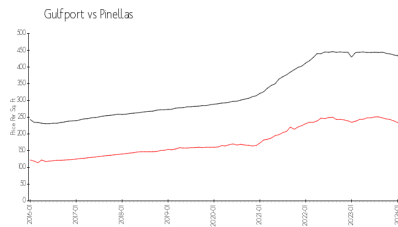

## Market Information

Town Shores of  
 Gulfport - Manchester  
 House: \$194/sq. ft.  
 Gulfport: \$240/sq. ft.

Gulfport: \$240/sq. ft.  
 Pinellas: \$415/sq. ft.