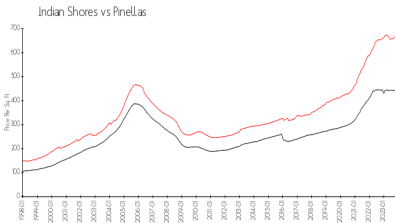

Market Information

Sand Castle I: $488/sq. ft.
Indian Shores: $678/sq. ft.

Indian Shores: $678/sq. ft.
Pinellas: $415/sq. ft.

Inventory for Sale

Sand Castle I
Indian Shores
0%

Pinellas

Avg. Time to Close Over Last 12 Months

Sand Castle I	101 days
Indian Shores	51 days
Pinellas	60 days