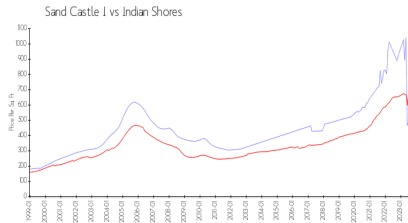

Market Information

Sand Castle I: $488/sq. ft.
Indian Shores: $678/sq. ft.

Indian Shores: $678/sq. ft.
Pinellas: $415/sq. ft.

Inventory for Sale

Sand Castle I
Indian Shores
0%

Pinellas

Avg. Time to Close Over Last 12 Months

Sand Castle I	101 days
Indian Shores	51 days
Pinellas	60 days