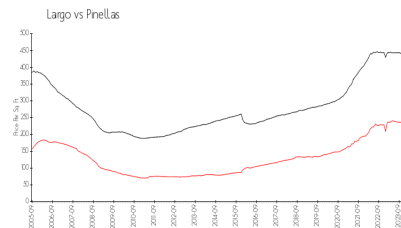

Autumn Chase Apartments
Address: 2200 Gladys St,
Largo, FL 33774
Phone: +1 727-586-1473

Built in 1975 - 232 units - 3 floors

Market Information

Autumn Chase: \$240/sq. ft.
Largo: \$234/sq. ft.

Largo: \$234/sq. ft.
Pinellas: \$415/sq. ft.

Inventory for Sale

Autumn Chase
Largo
0%%

Pinellas

Avg. Time to Close Over Last 12 Months

Autumn Chase 2 days
Largo 44 days
Pinellas 59 days