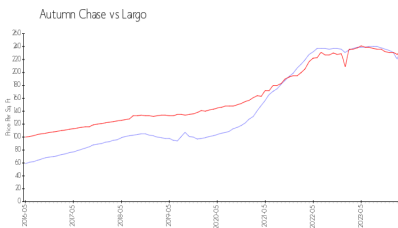

Autumn Chase Apartments
Address: 2200 Gladys St,
Largo, FL 33774
Phone: +1 727-586-1473

Built in 1975 - 232 units - 3 floors

Market Information

Autumn Chase: \$240/sq. ft.
Largo: \$234/sq. ft.

Largo: \$234/sq. ft.
Pinellas: \$415/sq. ft.