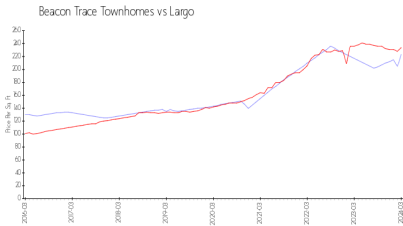

Beacon Trace Townhomes

12600-13225 San Blas Loop, Largo, FL, Pinellas 33774

Building Information

Number of units: 32
 Number of active listings for rent: 0
 Number of active listings for sale: 0
 Building inventory for sale:
 Number of sales over the last 12 months: 0%
 Number of sales over the last 6 months: 2
 Number of sales over the last 3 months: 0

Built in 2007/2013 - 32 units - 2 floors

Market Information

Beacon Trace Townhomes:	\$224/sq. ft.	Largo:	\$234/sq. ft.
Largo:	\$234/sq. ft.	Pinellas:	\$415/sq. ft.

Inventory for Sale

Beacon Trace Townhomes
 Largo
 0%