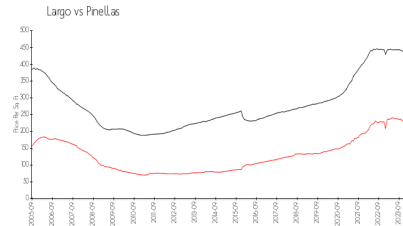

Beacon Trace Townhomes

12600-13225 San Blas Loop, Largo, FL, Pinellas 33774

Building Information

Number of units: 32
 Number of active listings for rent: 0
 Number of active listings for sale: 0
 Building inventory for sale:
 Number of sales over the last 12 months: 0%
 Number of sales over the last 6 months: 2
 Number of sales over the last 3 months: 0

Built in 2007/2013 - 32 units - 2 floors

Market Information

Beacon Trace Townhomes:	\$224/sq. ft.	Largo:	\$234/sq. ft.
Largo:	\$234/sq. ft.	Pinellas:	\$415/sq. ft.

Inventory for Sale

Beacon Trace Townhomes
 Largo
 0%