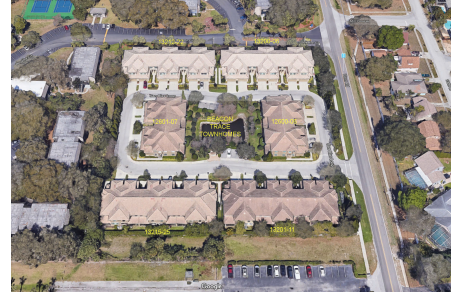

Beacon Trace Townhomes

12600-13225 San Blas Loop, Largo, FL, Pinellas 33774

Building Information

Number of units: 32
 Number of active listings for rent: 0
 Number of active listings for sale: 0
 Building inventory for sale:
 Number of sales over the last 12 months: 0%
 Number of sales over the last 6 months: 2
 Number of sales over the last 3 months: 0

Built in 2007/2013 - 32 units - 2 floors

Market Information

Beacon Trace Townhomes:	\$224/sq. ft.	Largo:	\$234/sq. ft.
Largo:	\$234/sq. ft.	Pinellas:	\$415/sq. ft.

Inventory for Sale

Beacon Trace Townhomes
 Largo
 0%