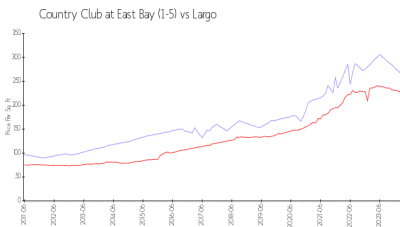

Country Club at East Bay (1-5)

1200 Country Club Dr, Largo, FL, Pinellas 33771

Building Information

Number of units: 179
 Number of active listings for rent: 0
 Number of active listings for sale: 12
 Building inventory for sale: 6%
 Number of sales over the last 12 months: 6
 Number of sales over the last 6 months: 0
 Number of sales over the last 3 months: 0

East Bay Golf Club
 Address: 702 Country Club Dr,
 Largo, FL 33771
 Phone: +1 727-581-3333
<http://www.countryclubeast.com>

Built in 2006 - 179 units - 5 floors

Market Information

Country Club at East Bay (1-5): \$265/sq. ft.
 Largo: \$234/sq. ft.