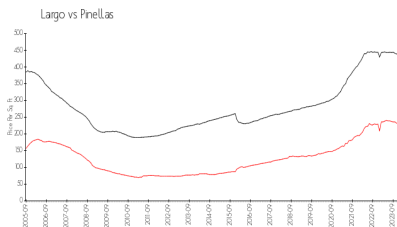

Country Club at East Bay (1-5)

1200 Country Club Dr, Largo, FL, Pinellas 33771

Building Information

Number of units: 179
 Number of active listings for rent: 0
 Number of active listings for sale: 12
 Building inventory for sale: 6%
 Number of sales over the last 12 months: 6
 Number of sales over the last 6 months: 0
 Number of sales over the last 3 months: 0

East Bay Golf Club
 Address: 702 Country Club Dr,
 Largo, FL 33771
 Phone: +1 727-581-3333
<http://www.countryclubeast.com>

Built in 2006 - 179 units - 5 floors

Market Information

Country Club at East Bay (1-5): \$265/sq. ft.
 Largo: \$234/sq. ft.

Largo: \$234/sq. ft.
 Pinellas: \$415/sq. ft.

Inventory for Sale

Country Club at East Bay (1-5) 6%
 Largo 2%
 Pinellas 3%

Avg. Time to Close Over Last 12 Months

Country Club at East Bay (1-5) 76 days
 Largo 45 days
 Pinellas 60 days