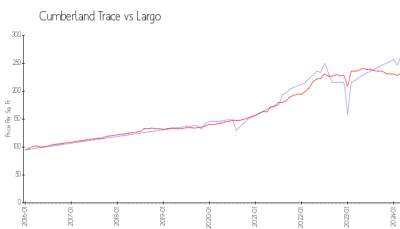

Cumberland Trace

8000-13321 Thoroughbred Loop, Largo, FL, Pinellas 33733

Building Information

Number of units: 126
 Number of active listings for rent: 3
 Number of active listings for sale: 0
 Building inventory for sale:
 Number of sales over the last 12 months: 0%
 Number of sales over the last 6 months: 2
 Number of sales over the last 3 months: 0

Cumberland Trace
 Address: 8006 N Boone Dr,
 Largo, FL 33773

Built in 2004 - 126 units - 2 floors

Market Information

Cumberland Trace: \$266/sq. ft.
 Largo: \$234/sq. ft.

Largo: \$234/sq. ft.
 Pinellas: \$415/sq. ft.