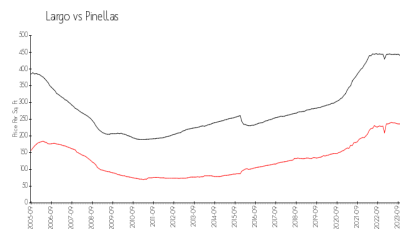

Cumberland Trace

8000-13321 Thoroughbred Loop, Largo, FL, Pinellas 33733

Building Information

Number of units: 126
 Number of active listings for rent: 3
 Number of active listings for sale: 0
 Building inventory for sale:
 Number of sales over the last 12 months: 0%
 Number of sales over the last 6 months: 2
 Number of sales over the last 3 months: 0

Cumberland Trace
 Address: 8006 N Boone Dr,
 Largo, FL 33773

Built in 2004 - 126 units - 2 floors

Market Information

Cumberland Trace: \$266/sq. ft.
 Largo: \$234/sq. ft.

Largo: \$234/sq. ft.
 Pinellas: \$415/sq. ft.