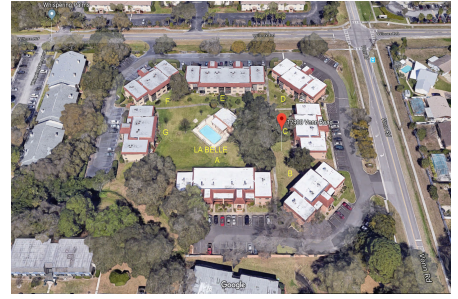

LaBelle

12900 Vonn Rd, Largo, FL, Pinellas 33774

Building Information

Number of units: 64
Number of active listings for rent: 0
Number of active listings for sale: 0
Building inventory for sale:
Number of sales over the last 12 months: 0%
Number of sales over the last 6 months: 1
Number of sales over the last 3 months: 1

La Belle Of Largo
Condominium Association, Inc
10825 Seminole Boulevard
Largo, FL 33778
Phone: (727) 397-1192

Built in 1984 - 64 units - 2 floors

Market Information

LaBelle: \$275/sq. ft.
Largo: \$234/sq. ft.