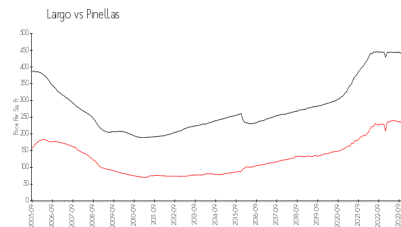

La Belle Of Largo
Condominium Association, Inc
10825 Seminole Boulevard
Largo, FL 33778
Phone: (727) 397-1192

Built in 1984 - 64 units - 2 floors

Market Information

LaBelle: \$275/sq. ft.
Largo: \$234/sq. ft.

Largo: \$234/sq. ft.
Pinellas: \$415/sq. ft.

Inventory for Sale

LaBelle
Largo
0%%

Pinellas

Avg. Time to Close Over Last 12 Months

LaBelle 9 days
Largo 45 days
Pinellas 60 days