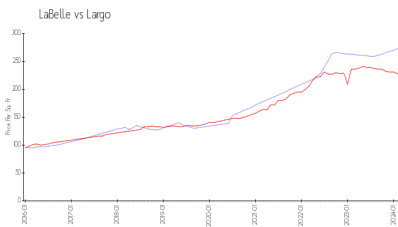

LaBelle

12900 Vonn Rd, Largo, FL, Pinellas 33774

Building Information

Number of units: 64
Number of active listings for rent: 0
Number of active listings for sale: 0
Building inventory for sale:
Number of sales over the last 12 months: 0%
Number of sales over the last 6 months: 1
Number of sales over the last 3 months: 1

La Belle Of Largo
Condominium Association, Inc
10825 Seminole Boulevard
Largo, FL 33778
Phone: (727) 397-1192

Built in 1984 - 64 units - 2 floors

Market Information

LaBelle: \$275/sq. ft.
Largo: \$234/sq. ft.