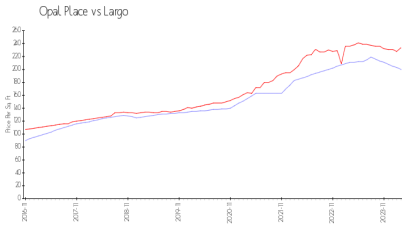

Built in 2006 - 21 units - 2 floors

Market Information

Opal Place:	\$200/sq. ft.	Largo:	\$234/sq. ft.
Largo:	\$234/sq. ft.	Pinellas:	\$415/sq. ft.

Inventory for Sale

Opal Place	4%
Largo	2%
Pinellas	3%

Avg. Time to Close Over Last 12 Months