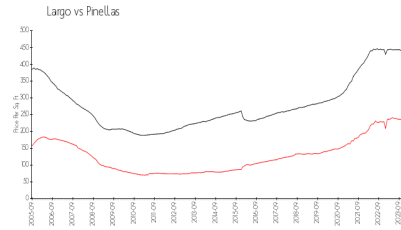

Built in 2006 - 21 units - 2 floors

Market Information

Opal Place:	\$200/sq. ft.	Largo:	\$234/sq. ft.
Largo:	\$234/sq. ft.	Pinellas:	\$415/sq. ft.

Inventory for Sale

Opal Place	4%
Largo	2%
Pinellas	3%

Avg. Time to Close Over Last 12 Months