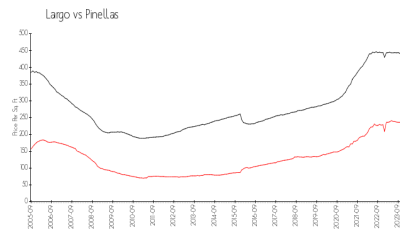

## Market Information

Ridge Groves: \$160/sq. ft.  
Largo: \$234/sq. ft.

Largo: \$234/sq. ft.  
Pinellas: \$415/sq. ft.