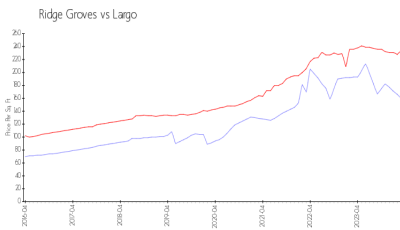

## Market Information

Ridge Groves: \$160/sq. ft.  
Largo: \$234/sq. ft.

Largo: \$234/sq. ft.  
Pinellas: \$415/sq. ft.