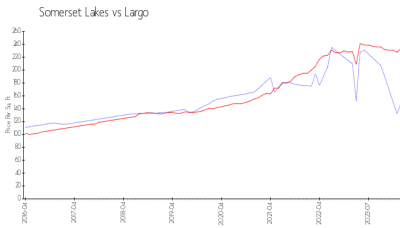

Somerset Lakes

8205-8361 118 Ave, Largo, FL, Pinellas 33773

Building Information

Number of units: 111
 Number of active listings for rent: 0
 Number of active listings for sale: 0
 Building inventory for sale:
 Number of sales over the last 12 months: 0%
 Number of sales over the last 6 months: 1
 Number of sales over the last 3 months: 0

Somerset Lake Estates
 Homeowners Association, Inc
 11820 85th Street
 Largo, FL 33773
 Phone: (727) 559-1912

Built in 1998/2010 - 111 units - 2 floors

Market Information

Somerset Lakes: \$151/sq. ft.
 Largo: \$234/sq. ft.