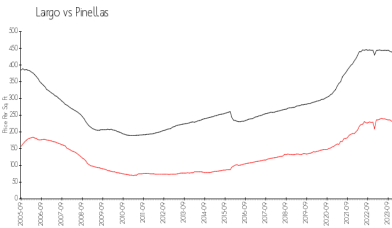

Somerset Lake Estates
 Homeowners Association, Inc
 11820 85th Street
 Largo, FL 33773
 Phone: (727) 559-1912

Built in 1998/2010 - 111 units - 2 floors

Market Information

Somerset Lakes: \$151/sq. ft.
 Largo: \$234/sq. ft.

Largo: \$234/sq. ft.
 Pinellas: \$415/sq. ft.

Inventory for Sale

Somerset Lakes
 Largo
 0%%

Pinellas

Avg. Time to Close Over Last 12 Months

Somerset Lakes 8 days
 Largo 45 days
 Pinellas 60 days