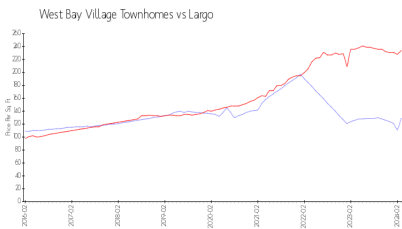

Market Information

West Bay Village Townhomes:	$130/sq. ft.	Largo:	$234/sq. ft.
Largo:	$234/sq. ft.	Pinellas:	$415/sq. ft.

Inventory for Sale

West Bay Village Townhomes

Largo

0%%

Pinellas

Avg. Time to Close Over Last 12 Months

West Bay Village Townhomes	6 days
Largo	45 days
Pinellas	60 days