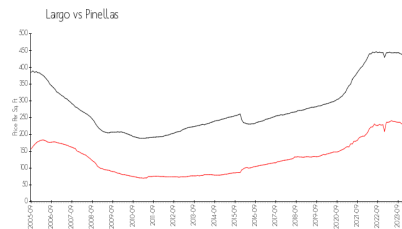

Market Information

West Bay Village Townhomes:	$130/sq. ft.	Largo:	$234/sq. ft.
Largo:	$234/sq. ft.	Pinellas:	$415/sq. ft.

Inventory for Sale

West Bay Village Townhomes

Largo

0%%

Pinellas

Avg. Time to Close Over Last 12 Months

West Bay Village Townhomes	6 days
Largo	45 days
Pinellas	60 days