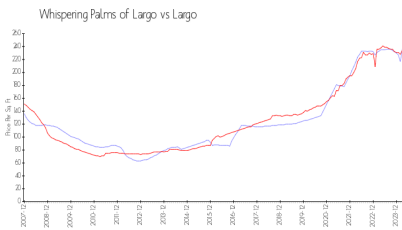

Whispering Palms Condominium
 13200 Whispering Palms Pl SW
 Largo, FL 33774
 (727) 596-5157

Built in 1985 - 108 units - 3 floors

Market Information

Whispering Palms of Largo:	\$236/sq. ft.	Largo:	\$234/sq. ft.
Largo:	\$234/sq. ft.	Pinellas:	\$415/sq. ft.