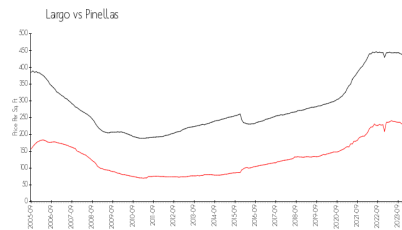

Whispering Palms of Largo

13202 Whispering Palms Pl Sw, Largo, FL, Pinellas 33774

Building Information

Number of units: 108
 Number of active listings for rent: 0
 Number of active listings for sale: 0
 Building inventory for sale:
 Number of sales over the last 12 months: 0%
 Number of sales over the last 6 months: 0
 Number of sales over the last 3 months: 0

Whispering Palms Condominium
 13200 Whispering Palms Pl SW
 Largo, FL 33774
 (727) 596-5157

Built in 1985 - 108 units - 3 floors

Market Information

Whispering Palms of Largo:	\$236/sq. ft.	Largo:	\$234/sq. ft.
Largo:	\$234/sq. ft.	Pinellas:	\$415/sq. ft.