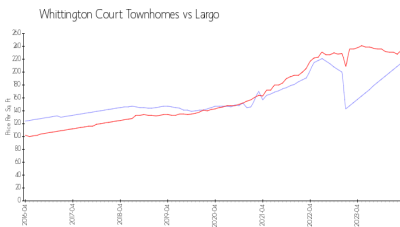

## Market Information

Whittington Court Townhomes:	\$214/sq. ft.	Largo:	\$234/sq. ft.
Largo:	\$234/sq. ft.	Pinellas:	\$415/sq. ft.