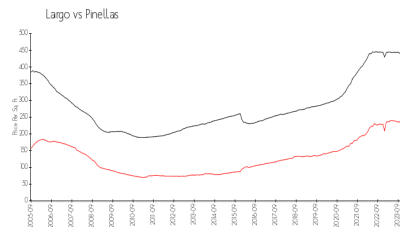

## Market Information

Whittington Court Townhomes:	\$214/sq. ft.	Largo:	\$234/sq. ft.
Largo:	\$234/sq. ft.	Pinellas:	\$415/sq. ft.