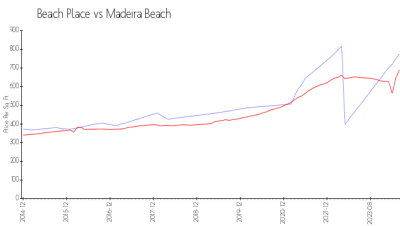

Beach Place

12901 Gulf Ln, Madeira Beach, FL, Pinellas 33708

Building Information

Number of units:	60
Number of active listings for rent:	0
Number of active listings for sale:	1
Building inventory for sale:	1%
Number of sales over the last 12 months:	0
Number of sales over the last 6 months:	0
Number of sales over the last 3 months:	0

Built in 1981 - 60 units - 5 floors

Market Information

Beach Place: \$775/sq. ft.
 Madeira Beach: \$688/sq. ft.

Madeira Beach: \$688/sq. ft.
 Pinellas: \$417/sq. ft.

Inventory for Sale

Beach Place	1%
Madeira Beach	3%
Pinellas	3%