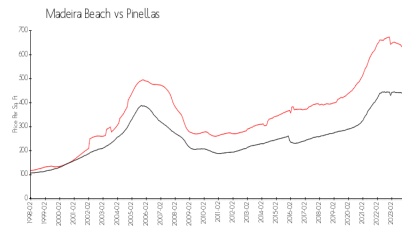

Beach Place

12901 Gulf Ln, Madeira Beach, FL, Pinellas 33708

Building Information

Number of units:	60
Number of active listings for rent:	0
Number of active listings for sale:	1
Building inventory for sale:	1%
Number of sales over the last 12 months:	0
Number of sales over the last 6 months:	0
Number of sales over the last 3 months:	0

Built in 1981 - 60 units - 5 floors

Market Information

Beach Place: \$775/sq. ft.
 Madeira Beach: \$688/sq. ft.

Madeira Beach: \$688/sq. ft.
 Pinellas: \$417/sq. ft.

Inventory for Sale

Beach Place	1%
Madeira Beach	3%
Pinellas	3%