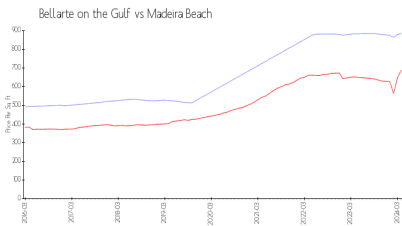

Built in 2007 - 17 units - 7 floors

Market Information

Bellarte on the Gulf: \$885/sq. ft.
 Madeira Beach: \$688/sq. ft.

Madeira Beach: \$688/sq. ft.
 Pinellas: \$417/sq. ft.

Inventory for Sale

Bellarte on the Gulf
 Madeira Beach
 0%%