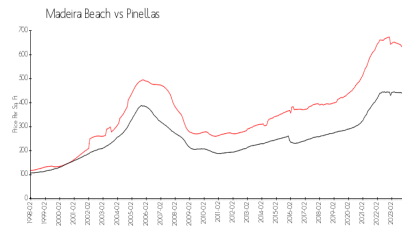

Bellarte on the Gulf

13600 Gulf Blvd, Madeira Beach, FL, Pinellas 33708

Building Information

Number of units: 17
 Number of active listings for rent: 0
 Number of active listings for sale: 0
 Building inventory for sale:
 Number of sales over the last 12 months: 0%%
 Number of sales over the last 6 months: 0
 Number of sales over the last 3 months: 0

Built in 2007 - 17 units - 7 floors

Market Information

Bellarte on the Gulf: \$885/sq. ft.
 Madeira Beach: \$688/sq. ft.

Madeira Beach: \$688/sq. ft.
 Pinellas: \$417/sq. ft.

Inventory for Sale

Bellarte on the Gulf
 Madeira Beach
 0%%