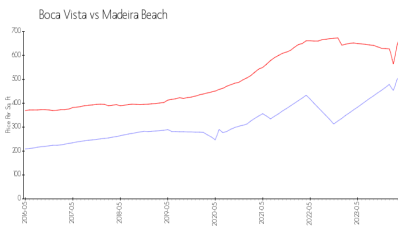

Boca Vista

401 150 Ave, Madeira Beach, FL, Pinellas 3370/8

Building Information

Number of units:	49
Number of active listings for rent:	1
Number of active listings for sale:	1
Building inventory for sale:	2%
Number of sales over the last 12 months:	0
Number of sales over the last 6 months:	0
Number of sales over the last 3 months:	0

Boca Vista
Condominium Association, Inc.
401 150th Street,
Madeira Beach, FL 33708
(727) 310-7490
<https://bocavistacondos.org/>

Built in 1983 - 49 units - 7 floors

Market Information

Boca Vista: \$513/sq. ft.
Madeira Beach: \$688/sq. ft.