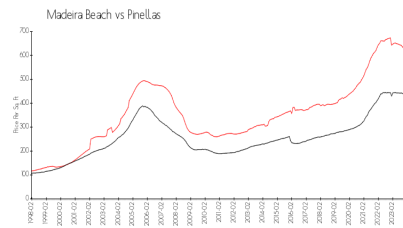

Boca Vista

401 150 Ave, Madeira Beach, FL, Pinellas 3370/8

Building Information

Number of units:	49
Number of active listings for rent:	1
Number of active listings for sale:	1
Building inventory for sale:	2%
Number of sales over the last 12 months:	0
Number of sales over the last 6 months:	0
Number of sales over the last 3 months:	0

Boca Vista
Condominium Association, Inc.
401 150th Street,
Madeira Beach, FL 33708
(727) 310-7490
<https://bocavistacondos.org/>

Built in 1983 - 49 units - 7 floors

Market Information

Boca Vista: \$513/sq. ft.
Madeira Beach: \$688/sq. ft.