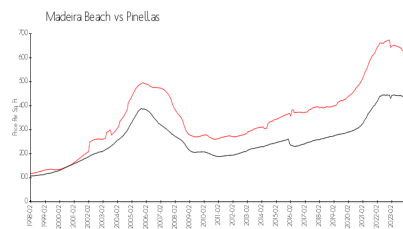

Market Information

Madeira Bay Resort II: $519/sq. ft.
Madeira Beach: $688/sq. ft.

Madeira Beach: $688/sq. ft.
Pinellas: $417/sq. ft.

Inventory for Sale

Madeira Bay Resort II	1%
Madeira Beach	3%
Pinellas	3%

Avg. Time to Close Over Last 12 Months

Madeira Bay Resort II	33 days
Madeira Beach	61 days
Pinellas	60 days