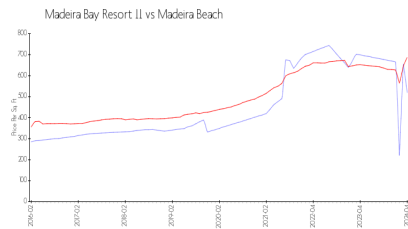

Market Information

Madeira Bay Resort II: $519/sq. ft.
Madeira Beach: $688/sq. ft.

Madeira Beach: $688/sq. ft.
Pinellas: $417/sq. ft.

Inventory for Sale

Madeira Bay Resort II	1%
Madeira Beach	3%
Pinellas	3%

Avg. Time to Close Over Last 12 Months

Madeira Bay Resort II	33 days
Madeira Beach	61 days
Pinellas	60 days