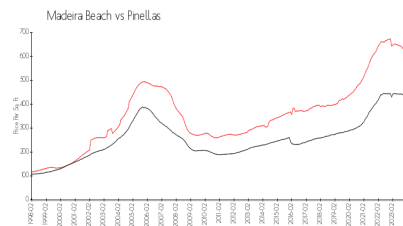

Madeira Place

14001 Gulf Blvd, Madeira Beach, FL, Pinellas 33708

Building Information

Number of units: 39
 Number of active listings for rent: 0
 Number of active listings for sale: 2
 Building inventory for sale: 5%
 Number of sales over the last 12 months: 1
 Number of sales over the last 6 months: 1
 Number of sales over the last 3 months: 0

Madeira Place Condominium Association Inc
 901 North Hercules Avenue A
 Clearwater, FL 33765

Built in 1981 - 39 units - 4 floors

Market Information

Madeira Place: \$497/sq. ft.
 Madeira Beach: \$688/sq. ft.