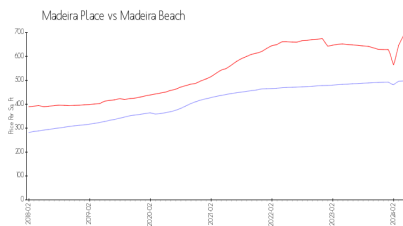

Madeira Place

14001 Gulf Blvd, Madeira Beach, FL, Pinellas 33708

Building Information

Number of units: 39
 Number of active listings for rent: 0
 Number of active listings for sale: 2
 Building inventory for sale: 5%
 Number of sales over the last 12 months: 1
 Number of sales over the last 6 months: 1
 Number of sales over the last 3 months: 0

Madeira Place Condominium Association Inc
 901 North Hercules Avenue A
 Clearwater, FL 33765

Built in 1981 - 39 units - 4 floors

Market Information

Madeira Place: \$497/sq. ft.
 Madeira Beach: \$688/sq. ft.