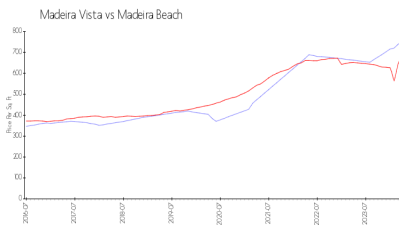

Madeira Vista

14800 Gulf Blvd, Madeira Beach, FL, Pinellas 33708

Building Information

Number of units:	35
Number of active listings for rent:	0
Number of active listings for sale:	1
Building inventory for sale:	2%
Number of sales over the last 12 months:	3
Number of sales over the last 6 months:	1
Number of sales over the last 3 months:	1

Madeira Vista Condos
Address: 14800 Gulf Blvd,
Madeira Beach, FL 33708
Phone: +1 888-393-9977
<http://www.madeirabeachvacations.com/>

Built in 2005 - 35 units - 6 floors

Market Information

Madeira Vista: \$753/sq. ft.
Madeira Beach: \$688/sq. ft.