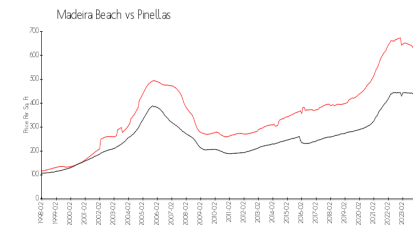

Madeira Vista

14800 Gulf Blvd, Madeira Beach, FL, Pinellas 33708

Building Information

Number of units:	35
Number of active listings for rent:	0
Number of active listings for sale:	1
Building inventory for sale:	2%
Number of sales over the last 12 months:	3
Number of sales over the last 6 months:	1
Number of sales over the last 3 months:	1

Madeira Vista Condos
Address: 14800 Gulf Blvd,
Madeira Beach, FL 33708
Phone: +1 888-393-9977
<http://www.madeirabeachvacations.com/>

Built in 2005 - 35 units - 6 floors

Market Information

Madeira Vista: \$753/sq. ft.
Madeira Beach: \$688/sq. ft.