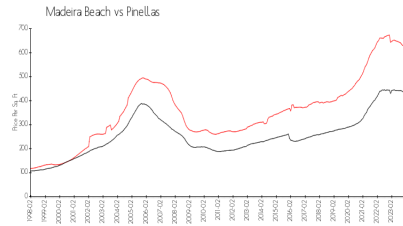

Built in 1999 - 8 units - 3 floors

Market Information

Mediterranean of Madeira: \$491/sq. ft.
 Madeira Beach: \$688/sq. ft.

Madeira Beach: \$688/sq. ft.
 Pinellas: \$417/sq. ft.

Inventory for Sale

Mediterranean of Madeira
 Madeira Beach
 0%%