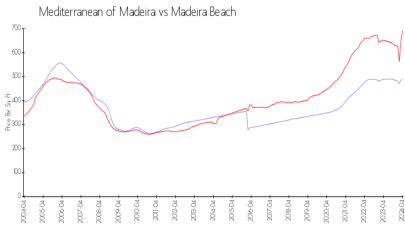

Built in 1999 - 8 units - 3 floors

Market Information

Mediterranean of Madeira: \$491/sq. ft.
 Madeira Beach: \$688/sq. ft.

Madeira Beach: \$688/sq. ft.
 Pinellas: \$417/sq. ft.

Inventory for Sale

Mediterranean of Madeira
 Madeira Beach
 0%%